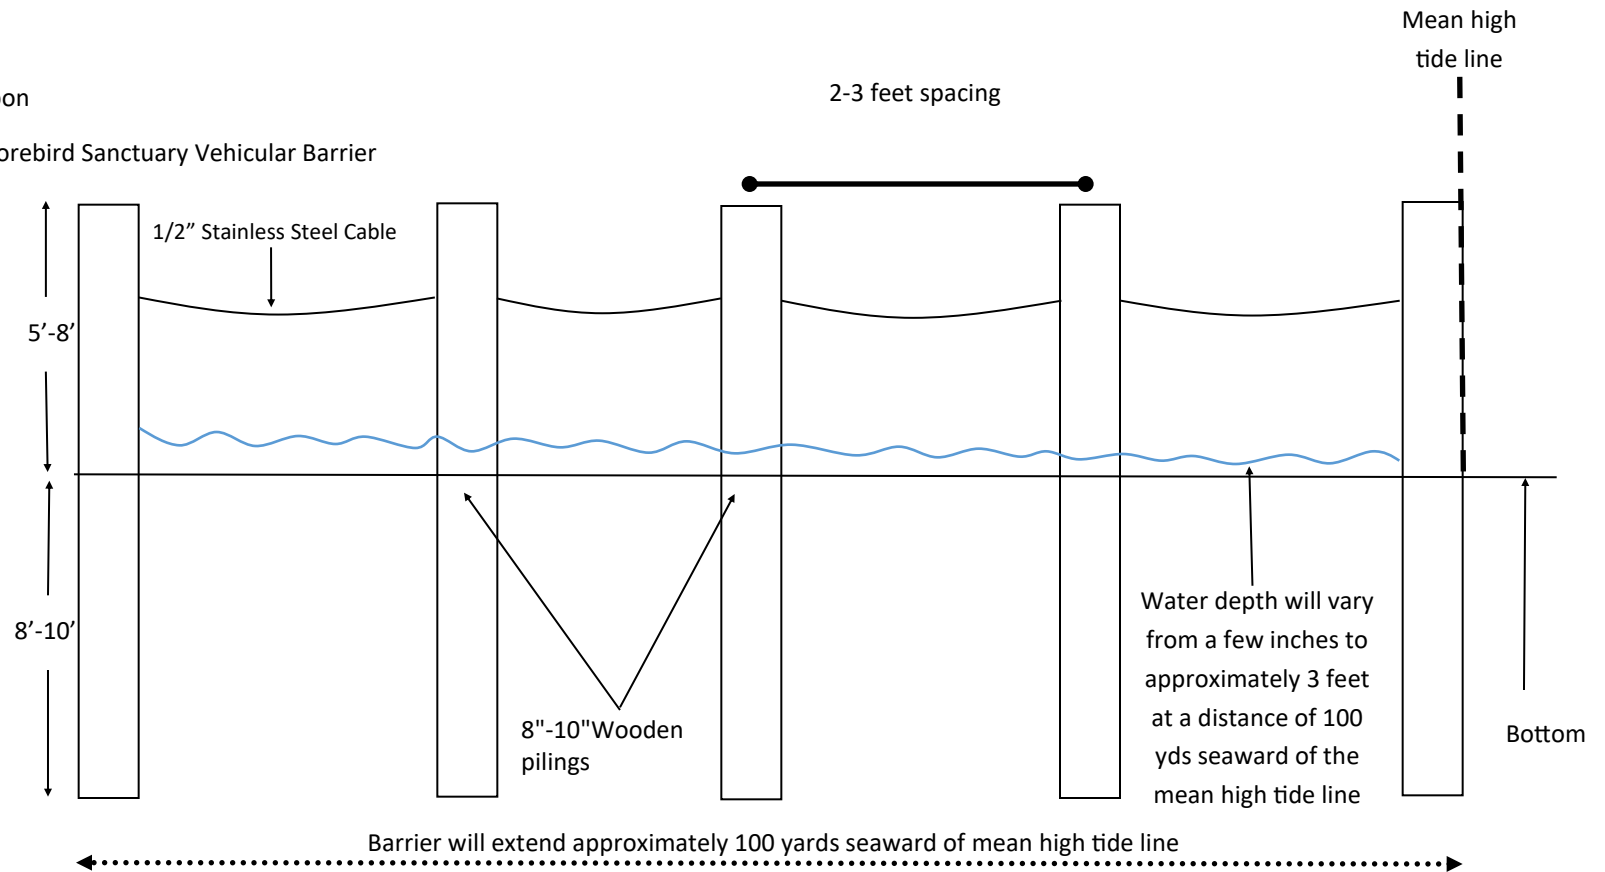

SWG-1993-00438 updated specifications (1 of 3)

BLOCK 18- Aerial View

8/20/2021

Houston Audubon

Bolivar Flats Shorebird Sanctuary Vehicular Barrier

Port Bolivar, TX

BLOCK 18- Side view

8/20/2021

Houston Audubon

Bolivar Flats Shorebird Sanctuary Vehicular Barrier

Port Bolivar, TX

Vicinity Map
Port Bolivar, Galveston County, Texas
Lat: 29.37212 Lon: -94.72784

Houston Audubon
440 Wilchester Blvd
Houston, TX 77079
713-932-1639