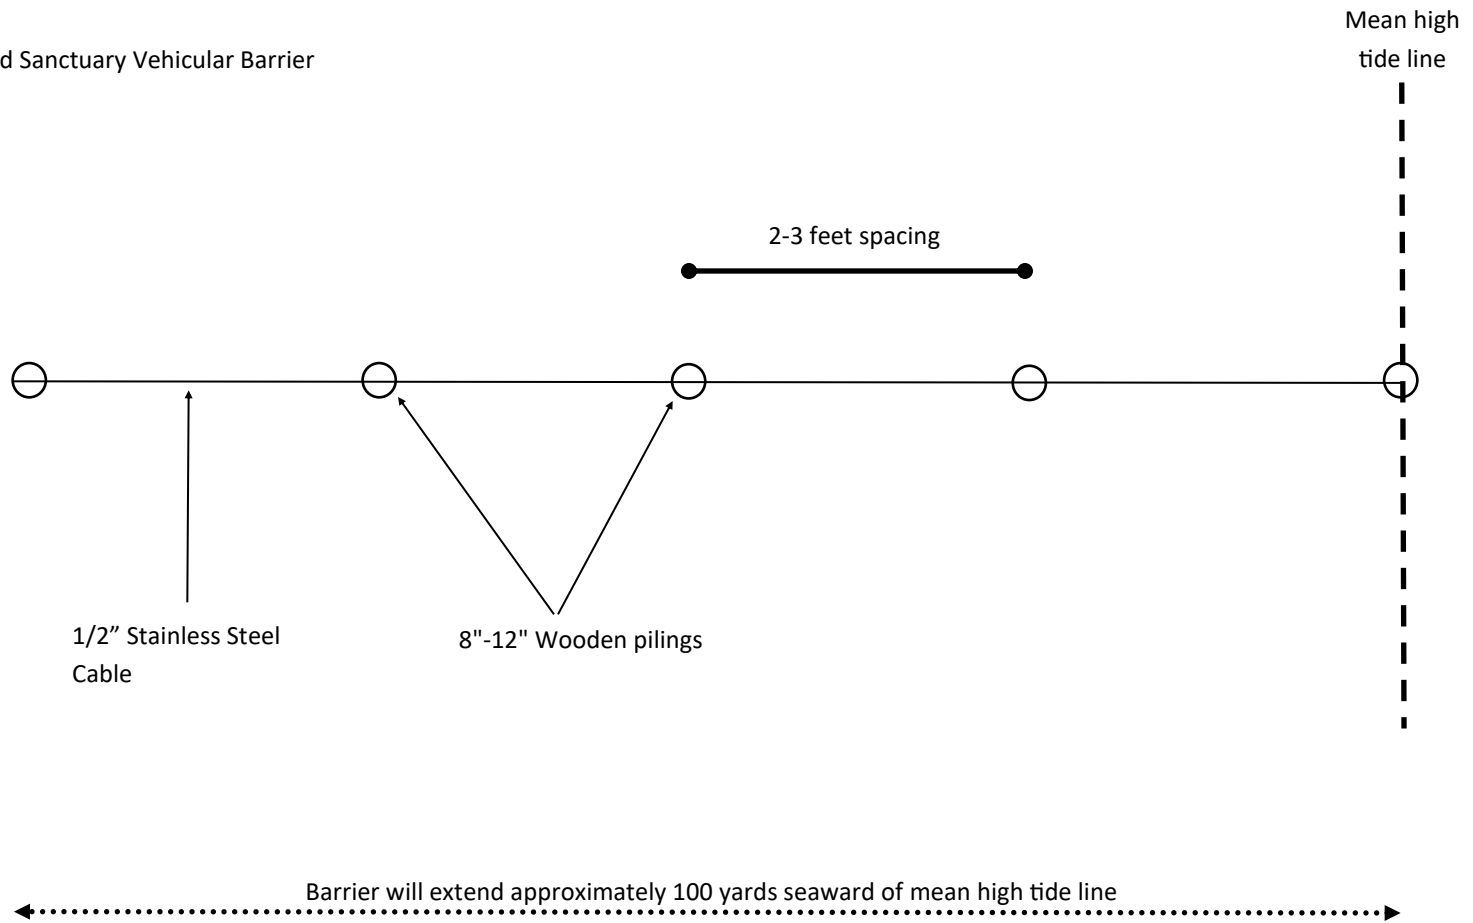

SWG-1993-00438 updated specifications (1 of 3)

BLOCK 18- Aerial View

8/20/2021

Houston Audubon

Bolivar Flats Shorebird Sanctuary Vehicular Barrier

Port Bolivar, TX

BLOCK 18- Side view

8/20/2021

Houston Audubon

Bolivar Flats Shorebird Sanctuary Vehicular Barrier

Port Bolivar, TX

Vicinity Map
Port Bolivar, Galveston County, Texas
Lat: 29.37212 Lon: -94.72784

Houston Audubon
440 Wilchester Blvd
Houston, TX 77079
713-932-1639